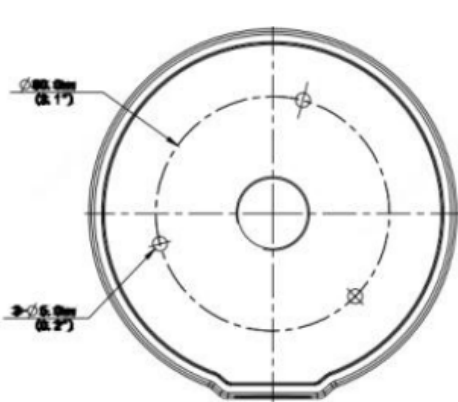

Bracket	
Dimensions	Ø 126 x 36mm
Weight	0.24kg
Material	Aluminum alloy

Used for: INLGDO5IRHEM

XLGJB03-H
Junction Box

XLGCM24
Pendant Mount

*Design and specifications are subjects to change without notice.