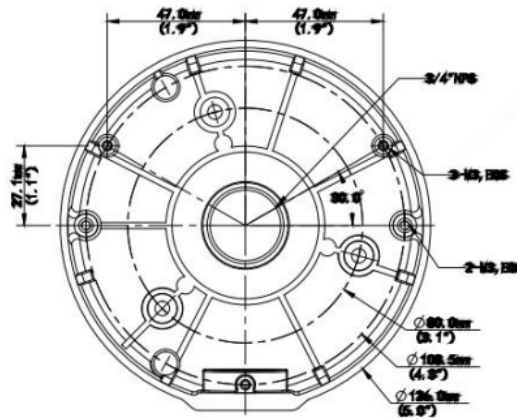

Bracket	
Dimensions	Ø 126 x 36mm
Weight	0.24kg
Material	Aluminum alloy

Used for: INLGDO5IRHEM

XLGJB03-H
Junction Box

XLGCM24
Pendant Mount

*Design and specifications are subjects to change without notice.