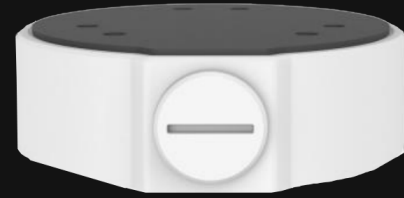

Bracket	
Dimensions	Ø 126 x 36mm
Weight	0.24kg
Material	Aluminum alloy

Used for: INLGDO5IRHEM

XLGJB03-H
Junction Box

XLGCM24
Pendant Mount

*Design and specifications are subjects to change without notice.