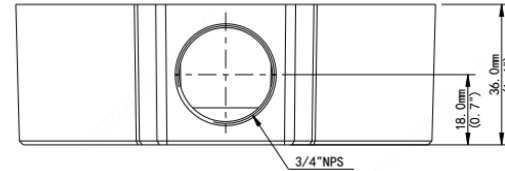

Bracket	
Dimensions	Ø 126 x 36mm
Weight	0.24kg
Material	Aluminum alloy

Used for: INLGDO5IRHEM

XLGJB03-H
Junction Box

XLGCM24
Pendant Mount

*Design and specifications are subjects to change without notice.